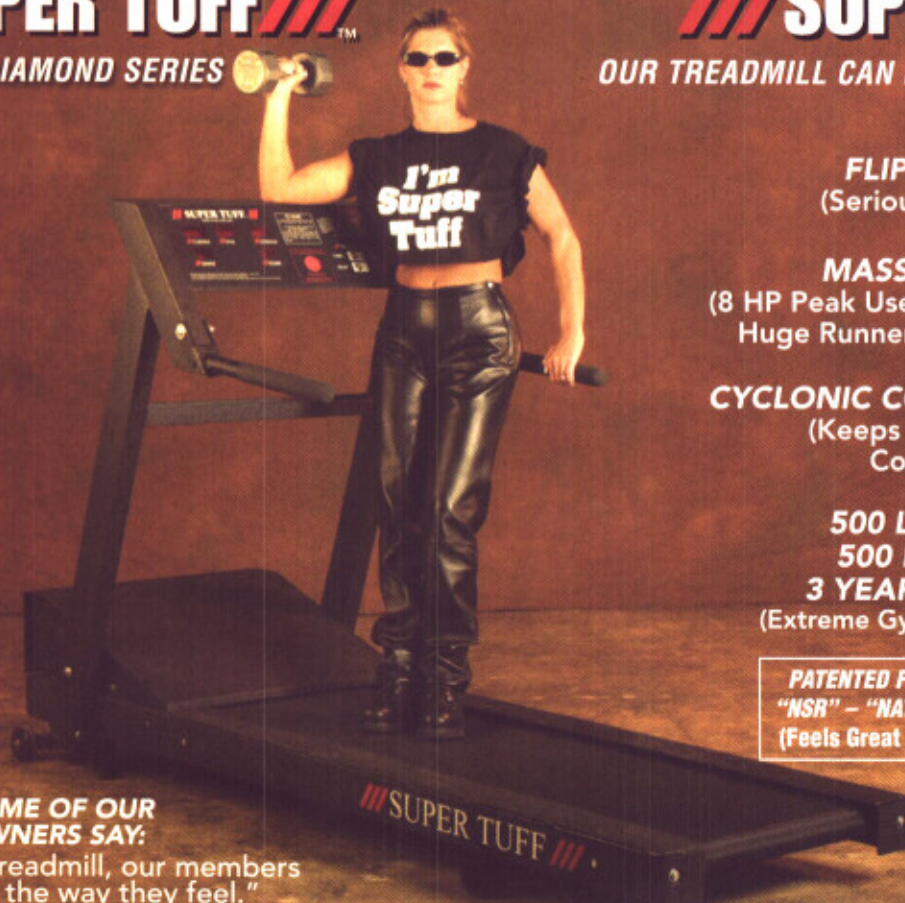

///SUPER TUFF FITNESS///

13901 Highway 105 West Conroe, TX 77304
 Ph: 800.827.2017 936.588.8050 Fax: 936.588.2700
 www.supertuff.com
 e-mail: sales@supertuff.com

ST-2 BASIC CONSTRUCTION & SPECS

- 1) MOTOR: PATENTED "ZERO LOAD" 4 HP CONTINUOUS/8+HP PEAK USE RATED.
- 2) USER CAPACITY 560+LBS/LWH 87" X 33" X 64" (FULL COMM'L/HEALTH CLUB RATED)
 UNIT WEIGHT 525 LBS. (SHIP WEIGHT 575 LBS/PALLET SIZE LWH 93" X 38" X 27.5")
- 4) SPEED/ELEVATION/ELECTRICAL: 0.5 TO 10 MPH/ 0% TO 15% ELEVATION/ 110V 60 HZ 20A
- 5) 5 FUNCTION DISPLAY WITH CONSTANT DISPLAYS FOR SPEED/CALORIES/TIME/DISTANCE/GRADE,
 (NON-PROGRAMMABLE SMOOTH & SIMPLE SPEED/ELEVATION CONTROLS)
- 6) PATENTED "SIX POINT" ELEVATION SYSTEM UTILIZES BOTH LIFT MOTOR & HYDRAULIC PISTONS
 GENERATING OVER 1450# OF THRUST.
- 7) PATENTED SUPERTUFF SHOCK ABSORBING DECK WITH TWO STAGE SHOCKS, DUAL RUBBER LATERAL
 DAMPENERS & PIVOTING FRONT AND REAR DECK MOUNTS.
- 8) RUNNING DECK: CONSTRUCTED WITH 13 LAYERS OF CROSS WOVEN, LAMINATE COATED, ULTRA DENSE
 RUSSIAN BIRCHWOOD & EUCALYPTUS HARD WOOD, WITH SELF LUBRICATING RESIN COAT SYSTEM, 1" THICK
 & REVERSIBLE.
- 9) RUNNING AREA SIZE: 20" WIDTH X 63" LENGTH...TREAD BELT: 4 PLY/40,000 MILE (W/STEEL BELT GUARDS)
- 10) OPTION: FULL HANDRAIL KIT READING RACK, TREAD MAT, 220V PKG & EXPORT KIT, MAINTENANCE PARTS KITS.

HEALTH CLUB / FULL COMMERCIAL TREADMILLS

///SUPER TUFF///

ST-2 DIAMOND SERIES

///SUPER TUFF///

OUR TREADMILL CAN BEAT UP YOUR TREADMILL...

FLIP UP HAND RAILS
 (Serious Runners Love This!)

MASSIVE 4 HP MOTOR
 (8 HP Peak Use Rating, A Huge Motor For
 Huge Runners, Pro Wrestlers Or Apes)

WHAT SOME OF OUR GYM OWNERS SAY:

"A great treadmill, our members love the way they feel."
 Costa's Gym, Houston, TX